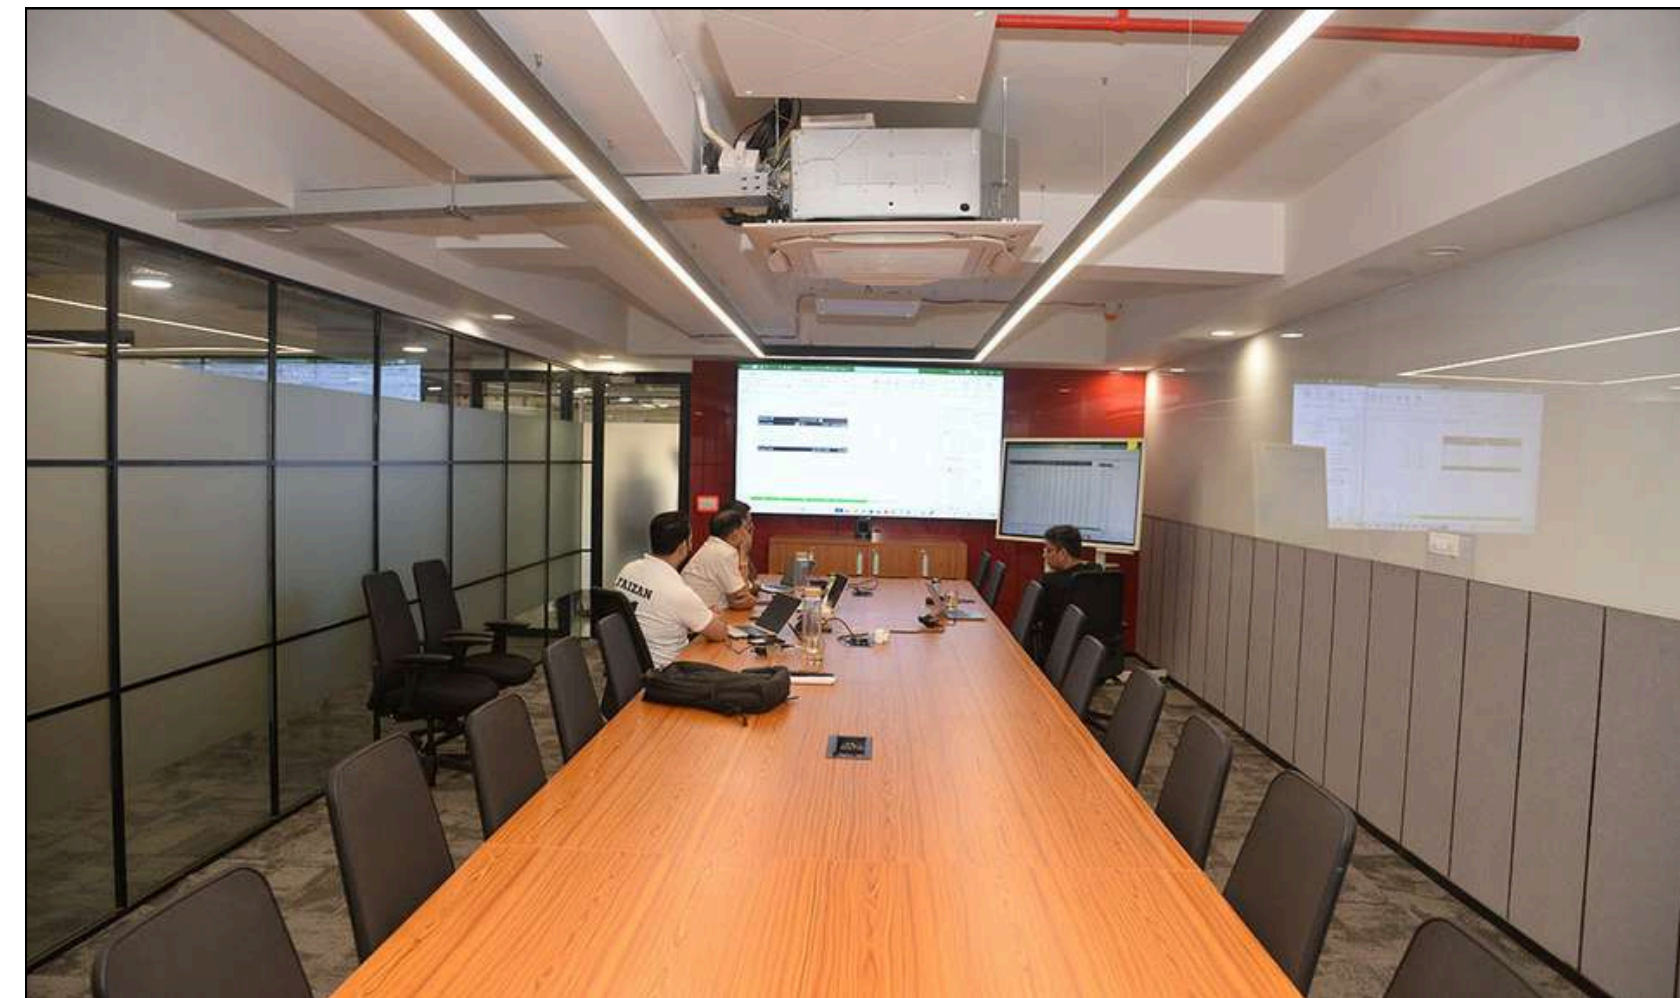

WORK SCOPE: Turnkey

CLIENT: Pernod Ricard India
AREA: 4,500 sq. ft
LOCATION: Jaipur
WORK SCOPE: Turnkey

CLIENT: Pernod Ricard India

AREA: 4,500 sq. ft

LOCATION: Jaipur

WORK SCOPE: Turnkey

Area: 1650 sq. ft. (single floor)
Work Scope: Turnkey & Interior
No. of Days: 45
Location: Bestech Chamber, Gurugram