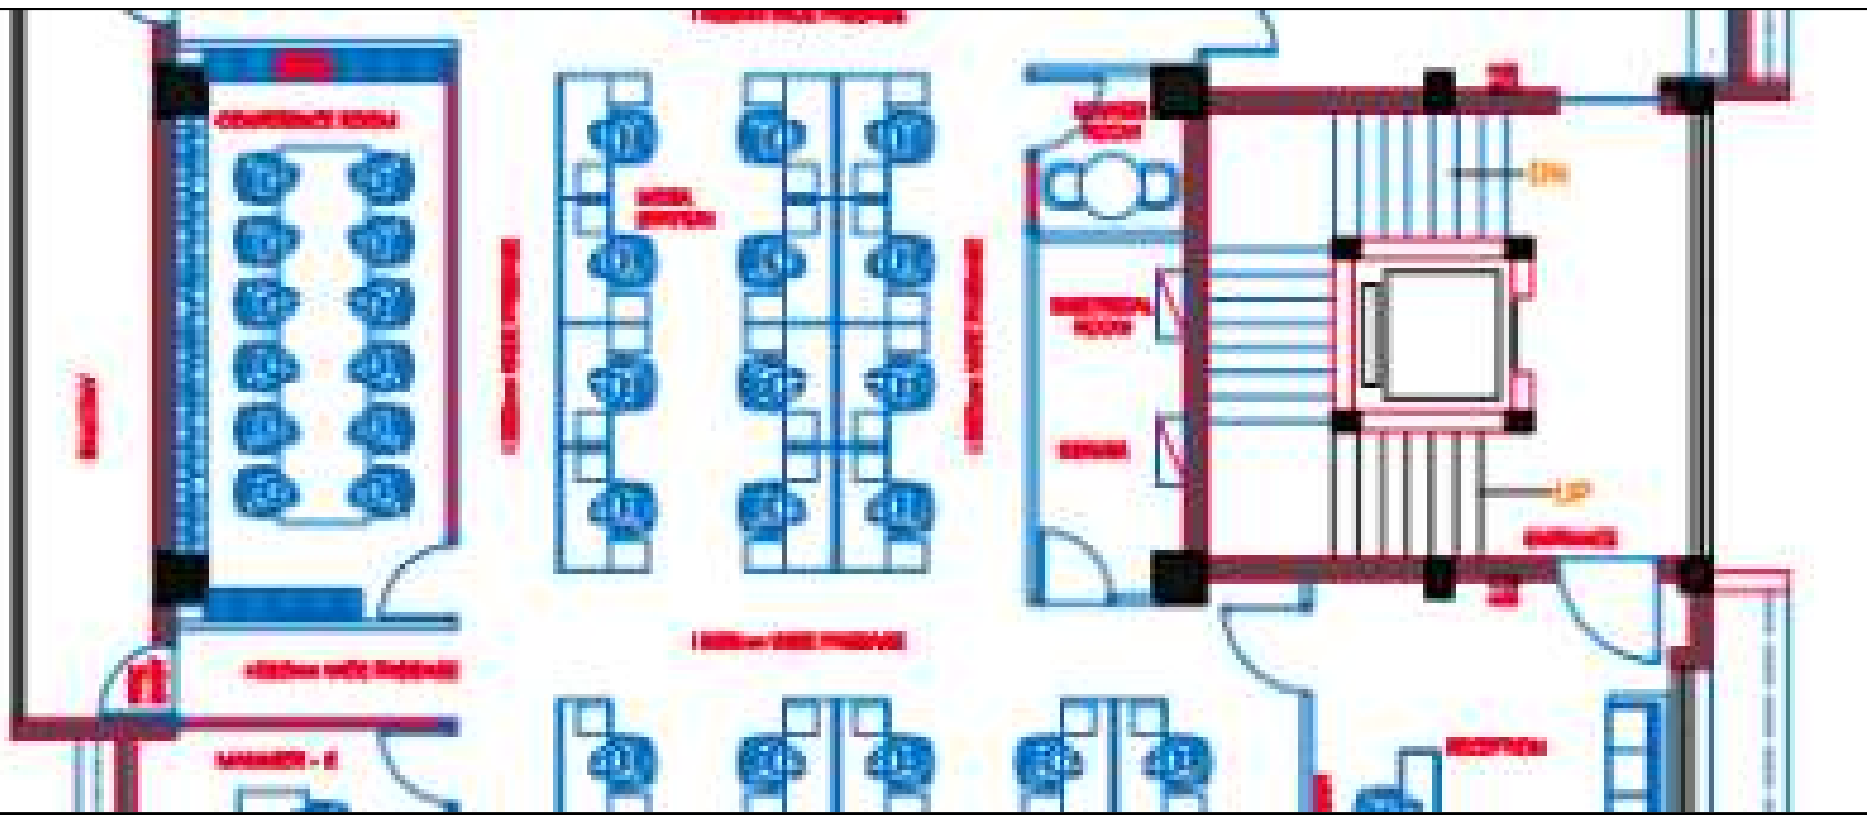

OUR FINISHED

Projects

CLIENT: Carrefour
AREA: 16,000 sq. ft (single floor)
LOCATION: BPTP PARK Centra, Gurugram
WORK SCOPE: Turnkey & Interior

CLIENT: Carrefour

AREA: 4,500 sq. ft (single floor)

LOCATION: 1st Floor, NTower, Coimbatore

WORK SCOPE: Turnkey

CLIENT: Pernod Ricard India
AREA: 4,500 sq. ft
LOCATION: Jaipur
WORK SCOPE: Turnkey

CLIENT: Pernod Ricard India

AREA: 4,500 sq. ft

LOCATION: Jaipur

WORK SCOPE: Turnkey

Area: 1650 sq. ft. (single floor)
Work Scope: Turnkey & Interior
No. of Days: 45
Location: Bestech Chamber, Gurugram