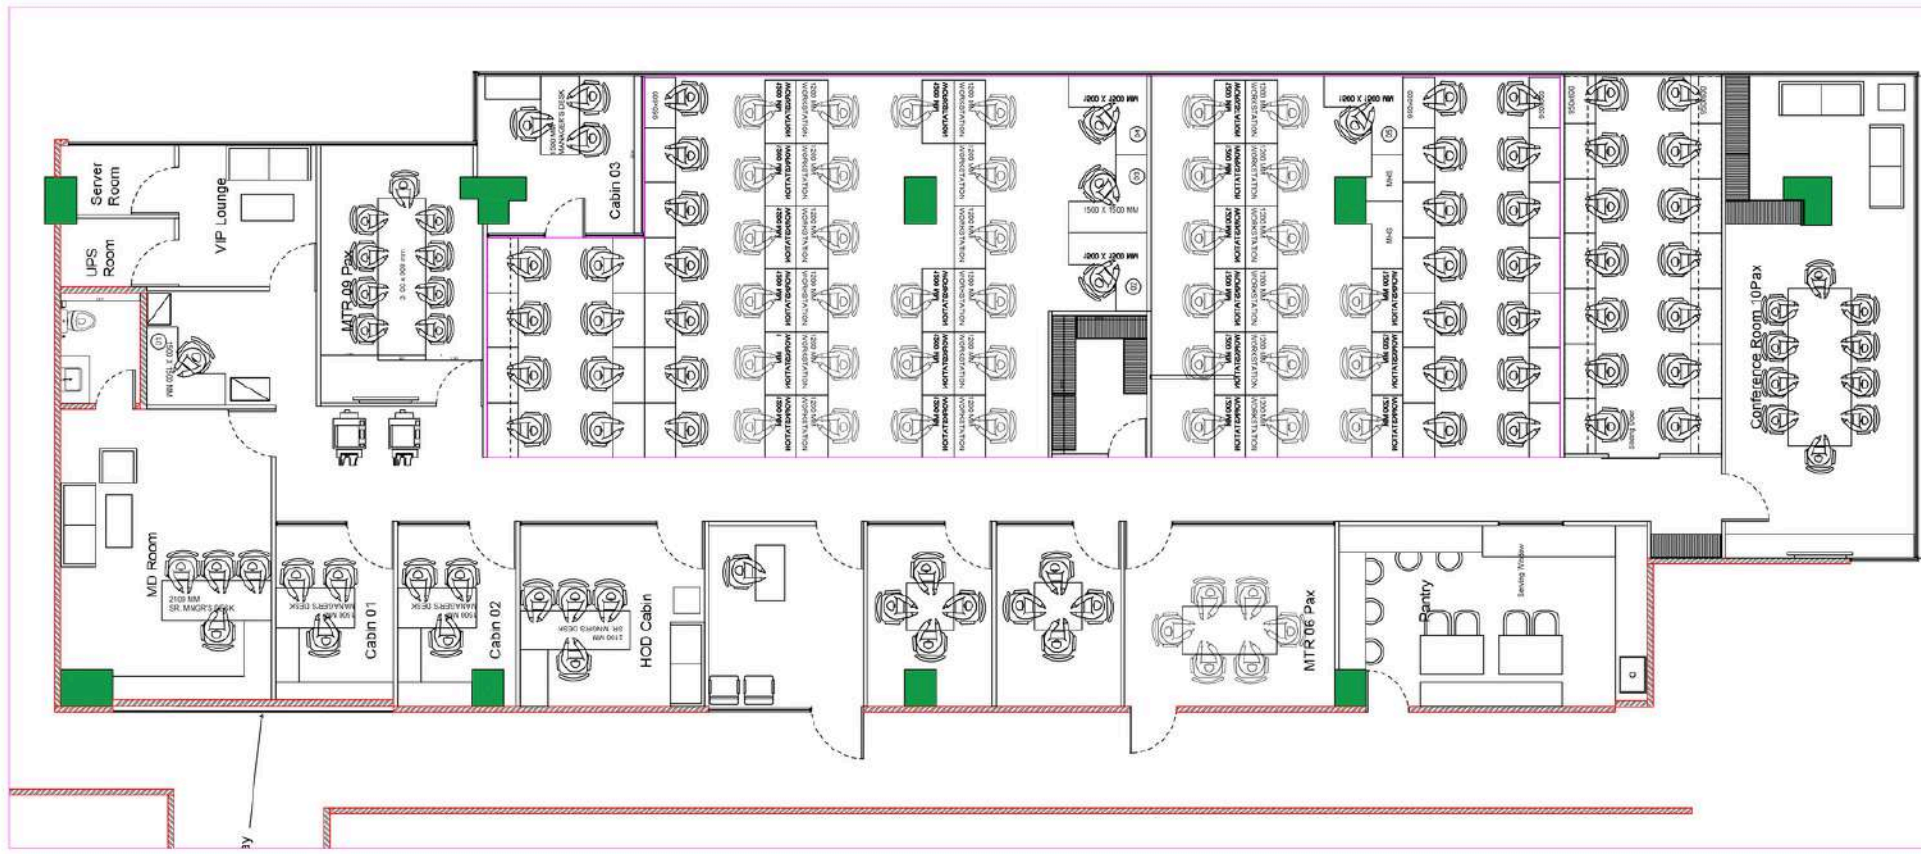

OUR FINISHED

Projects

CLIENT: Carrefour
AREA: 16,000 sq. ft (single floor)
LOCATION: BPTP PARK Centra, Gurugram
WORK SCOPE: Turnkey & Interior

CLIENT: Carrefour

AREA: 4,500 sq. ft (single floor)

LOCATION: 1st Floor, NTower, Coimbatore

WORK SCOPE: Turnkey

CLIENT: Pernod Ricard India
AREA: 4,500 sq. ft
LOCATION: Jaipur
WORK SCOPE: Turnkey

CLIENT: Pernod Ricard India

AREA: 4,500 sq. ft

LOCATION: Jaipur

WORK SCOPE: Turnkey

Area: 1650 sq. ft. (single floor)
Work Scope: Turnkey & Interior
No. of Days: 45
Location: Bestech Chamber, Gurugram

Area: 4300sq. ft. (single floor)
Work Scope: Turnkey & Interior
No. of Days: 45
Location: Picasso Center ,Gurugram

REACH OUT

Today

+91 9810 22 9026

info@krsm.in

www.krsm.in

Unit No-307, 3rd Floor, Sushant Tower,
Sushant Lok Phase 2, Sector 56, Gurugram,
Haryana – 122011