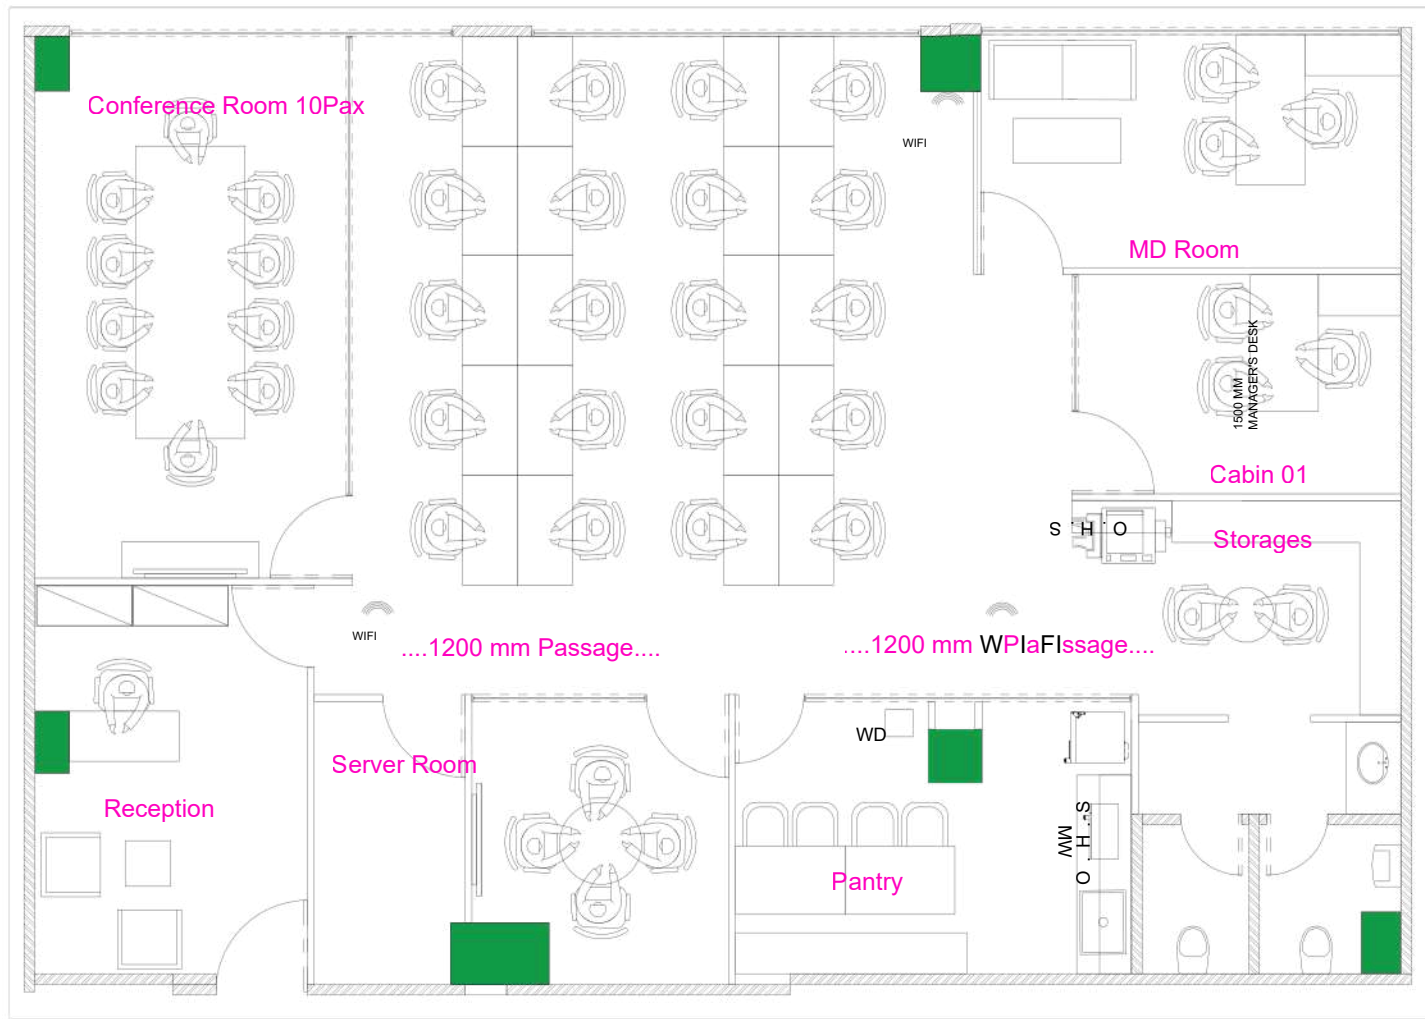

OUR FINISHED

Projects

CLIENT: Carrefour
AREA: 16,000 sq. ft (single floor)
LOCATION: BPTP PARK Centra, Gurugram
WORK SCOPE: Turnkey & Interior

CLIENT: Carrefour

AREA: 4,500 sq. ft (single floor)

LOCATION: 1st Floor, NTower, Coimbatore

WORK SCOPE: Turnkey

CLIENT: Pernod Ricard India
AREA: 4,500 sq. ft
LOCATION: Jaipur
WORK SCOPE: Turnkey

CLIENT: Pernod Ricard India

AREA: 4,500 sq. ft

LOCATION: Jaipur

WORK SCOPE: Turnkey

Area: 1650 sq. ft. (single floor)
Work Scope: Turnkey & Interior
No. of Days: 45
Location: Bestech Chamber, Gurugram

Area: 4300sq. ft. (single floor)
Work Scope: Turnkey & Interior
No. of Days: 45
Location: Picasso Center ,Gurugram

REACH OUT

Today

+91 9810 22 9026

info@krsm.in

www.krsm.in

Unit No-307, 3rd Floor, Sushant Tower,
Sushant Lok Phase 2, Sector 56, Gurugram,
Haryana – 122011