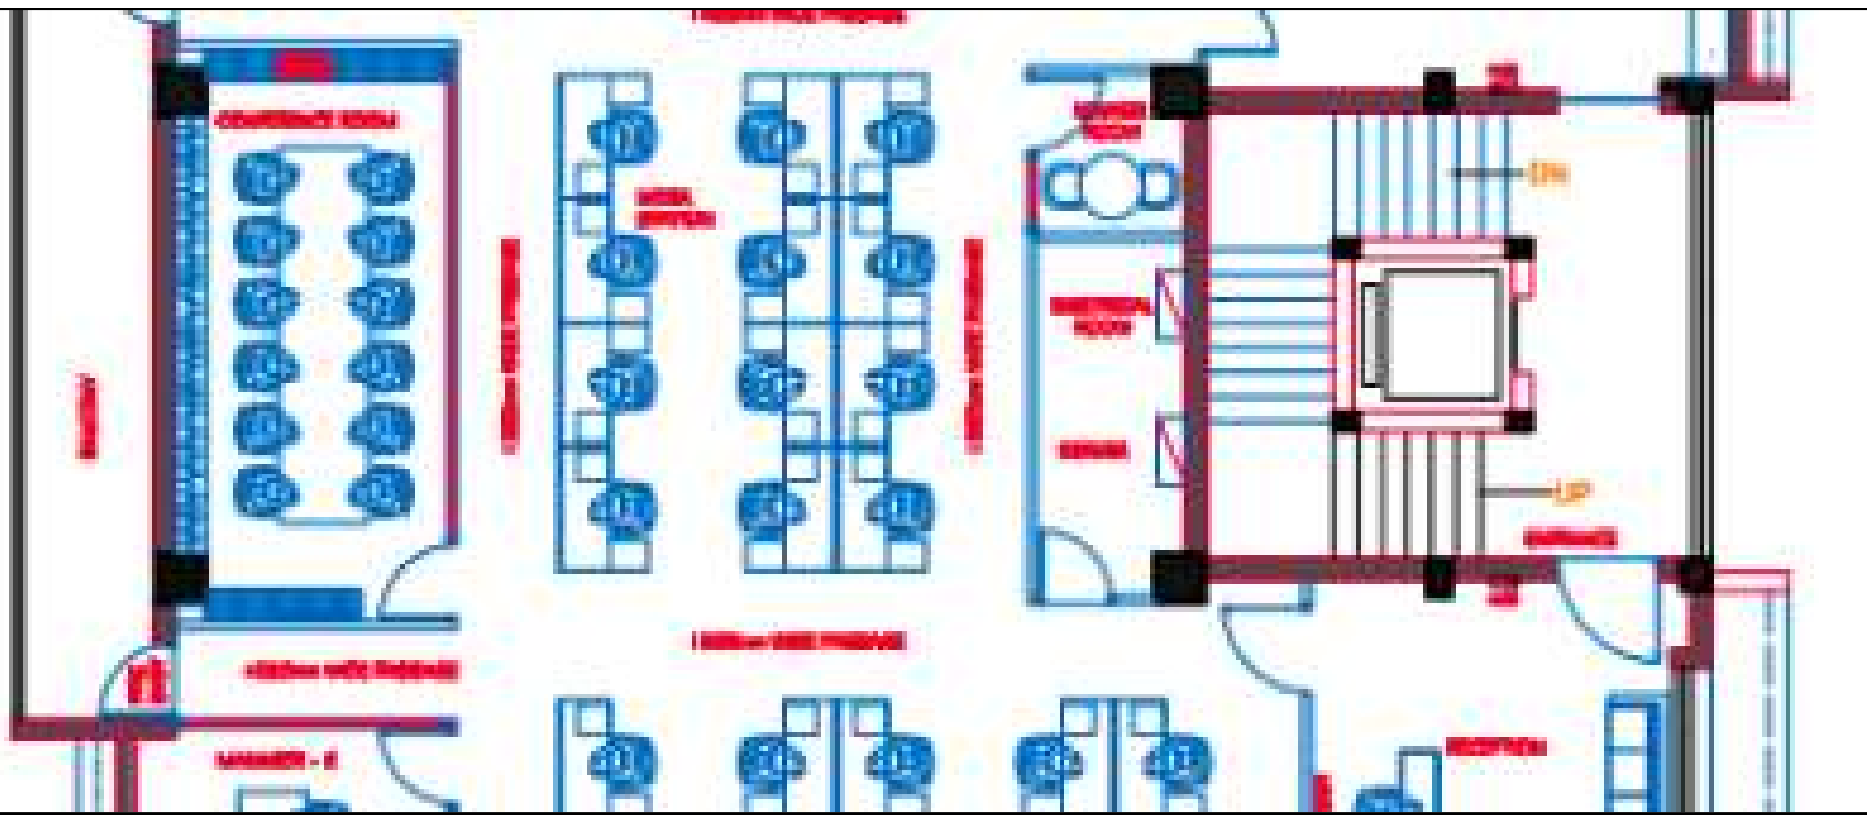

OUR FINISHED

Projects

CLIENT: Carrefour
AREA: 16,000 sq. ft (single floor)
LOCATION: BPTP PARK Centra, Gurugram
WORK SCOPE: Turnkey & Interior

CLIENT: Carrefour

AREA: 4,500 sq. ft (single floor)

LOCATION: 1st Floor, NTower, Coimbatore

WORK SCOPE: Turnkey

CLIENT: Pernod Ricard India
AREA: 4,500 sq. ft
LOCATION: Jaipur
WORK SCOPE: Turnkey

CLIENT: Pernod Ricard India

AREA: 4,500 sq. ft

LOCATION: Jaipur

WORK SCOPE: Turnkey

Area: 1650 sq. ft. (single floor)
Work Scope: Turnkey & Interior
No. of Days: 45
Location: Bestech Chamber, Gurugram