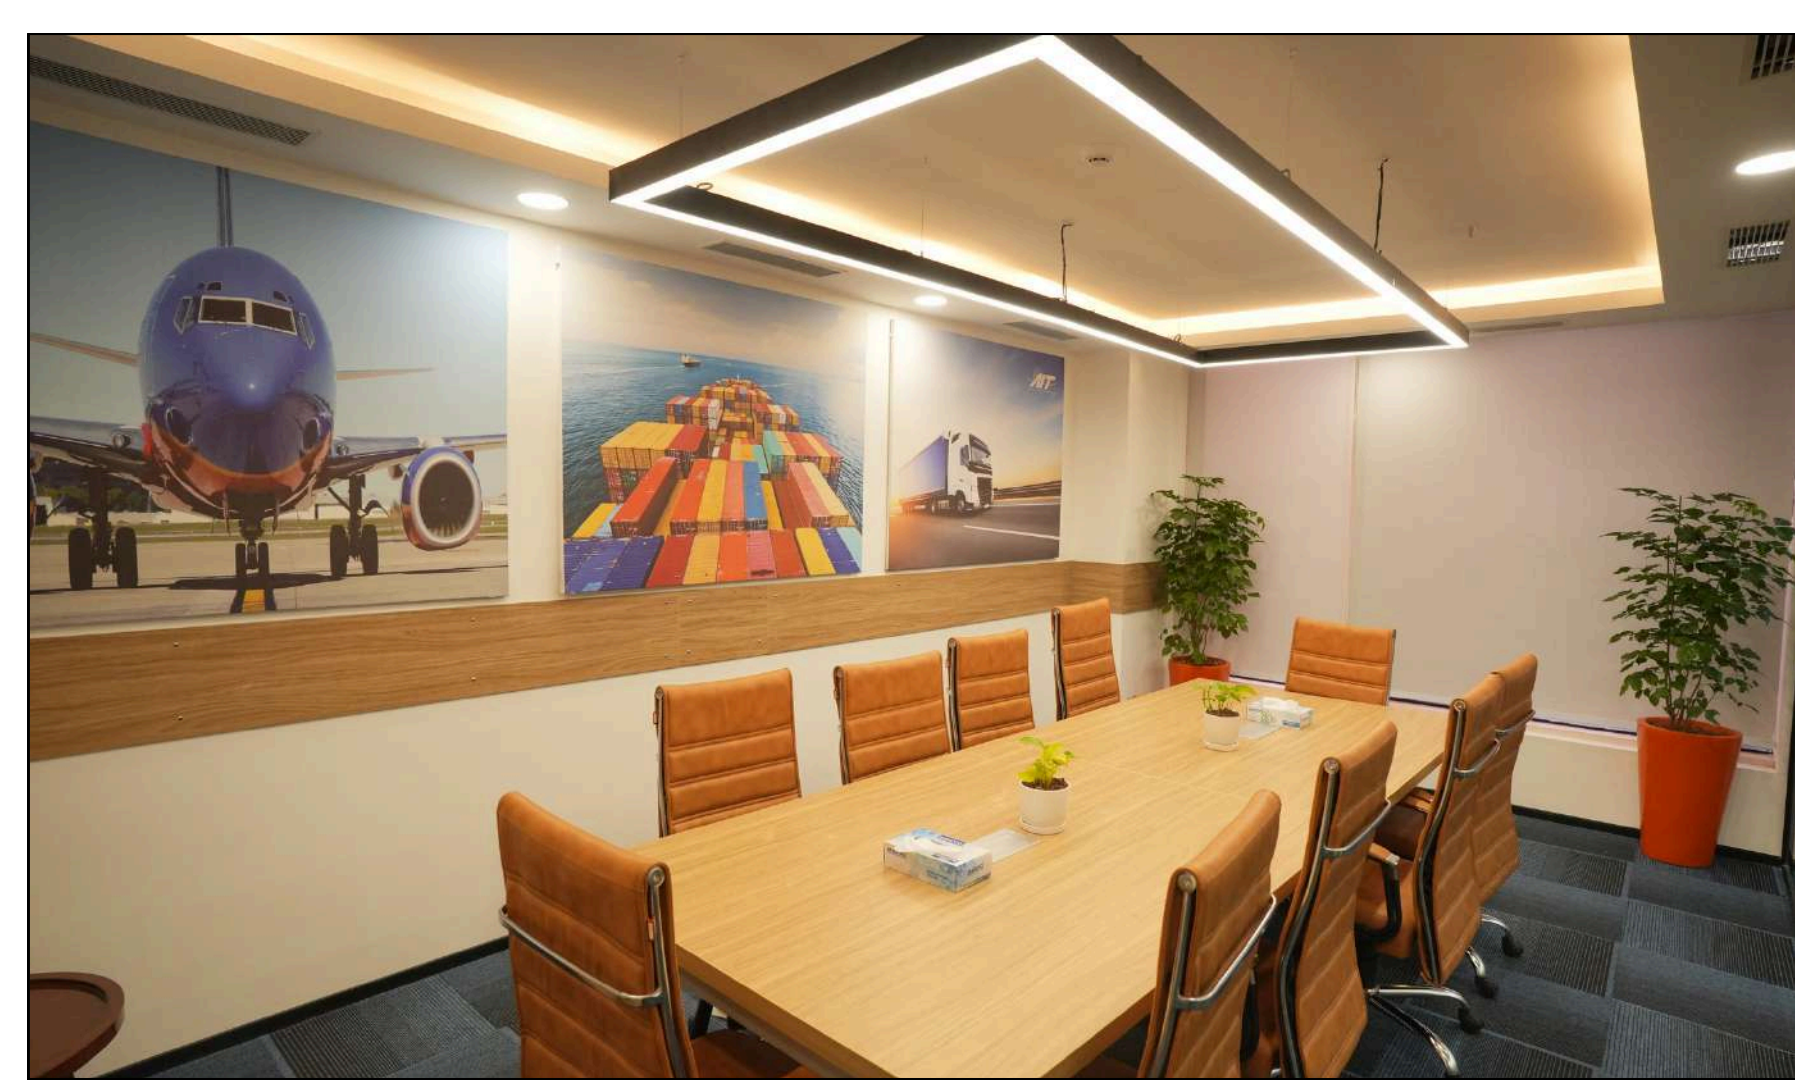

WORK SCOPE: Turnkey

CLIENT: Pernod Ricard India
AREA: 4,500 sq. ft
LOCATION: Jaipur
WORK SCOPE: Turnkey

CLIENT: Pernod Ricard India

AREA: 4,500 sq. ft

LOCATION: Jaipur

WORK SCOPE: Turnkey

Area: 1650 sq. ft. (single floor)
Work Scope: Turnkey & Interior
No. of Days: 45
Location: Bestech Chamber, Gurugram