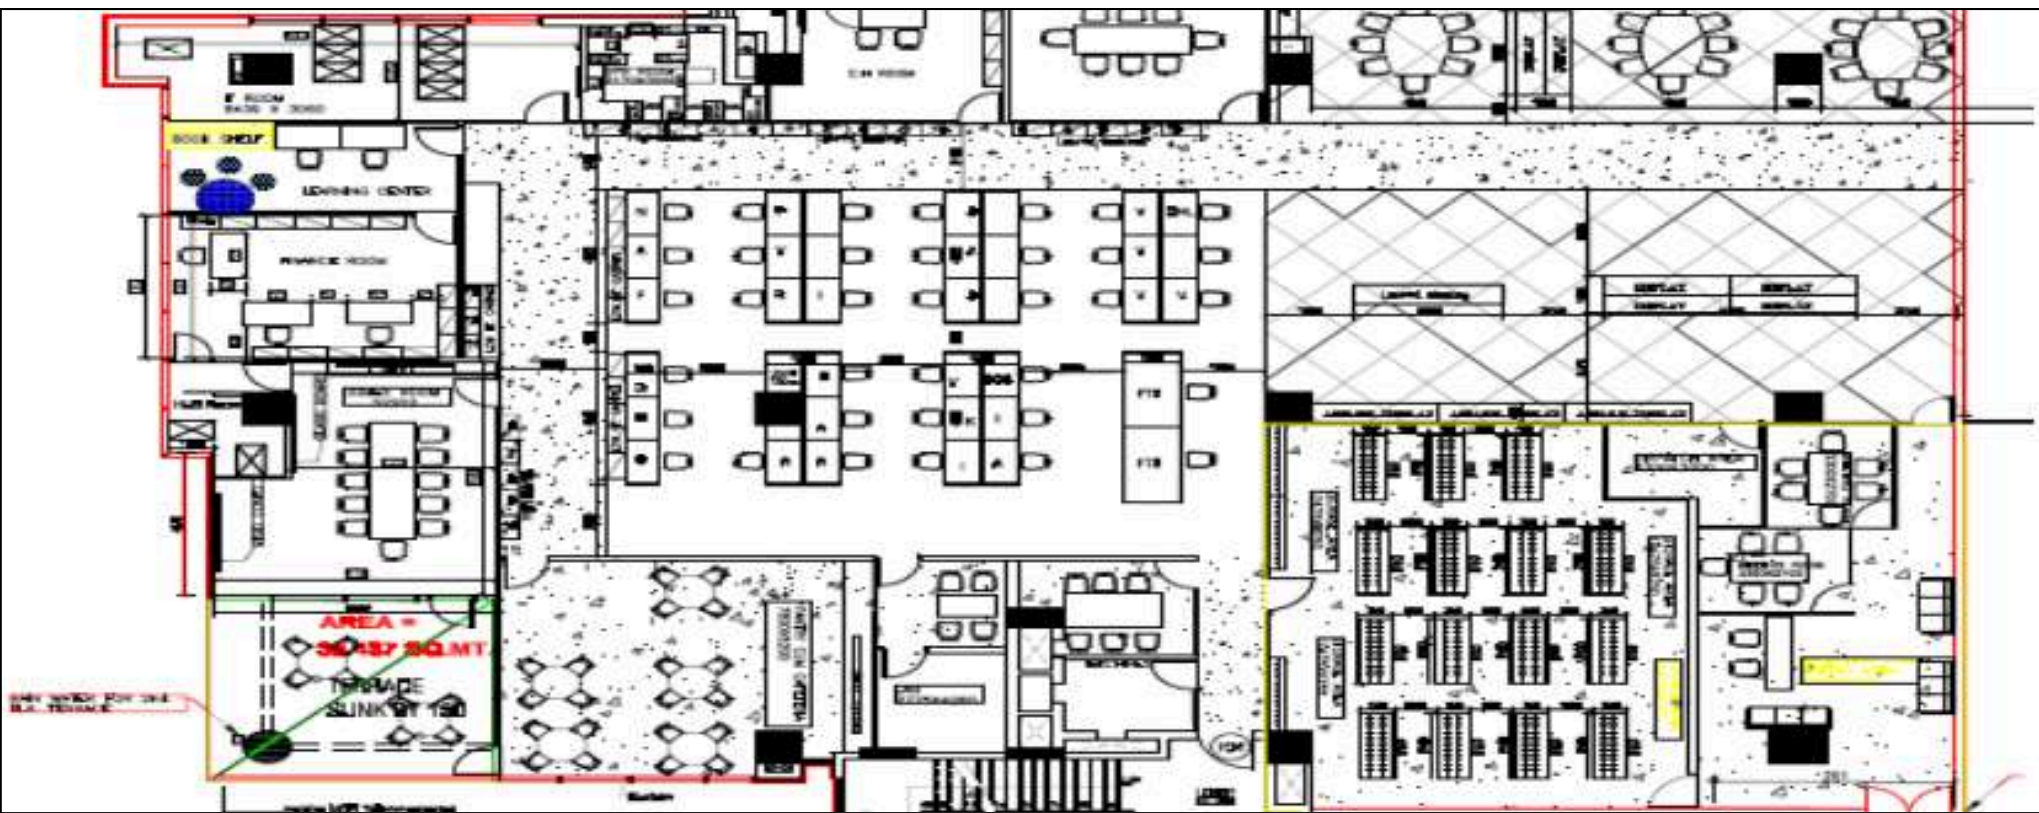

OUR FINISHED

Projects

CLIENT: Carrefour
AREA: 16,000 sq. ft (single floor)
LOCATION: BPTP PARK Centra, Gurugram
WORK SCOPE: Turnkey & Interior

CLIENT: Carrefour

AREA: 4,500 sq. ft (single floor)

LOCATION: 1st Floor, NTower, Coimbatore