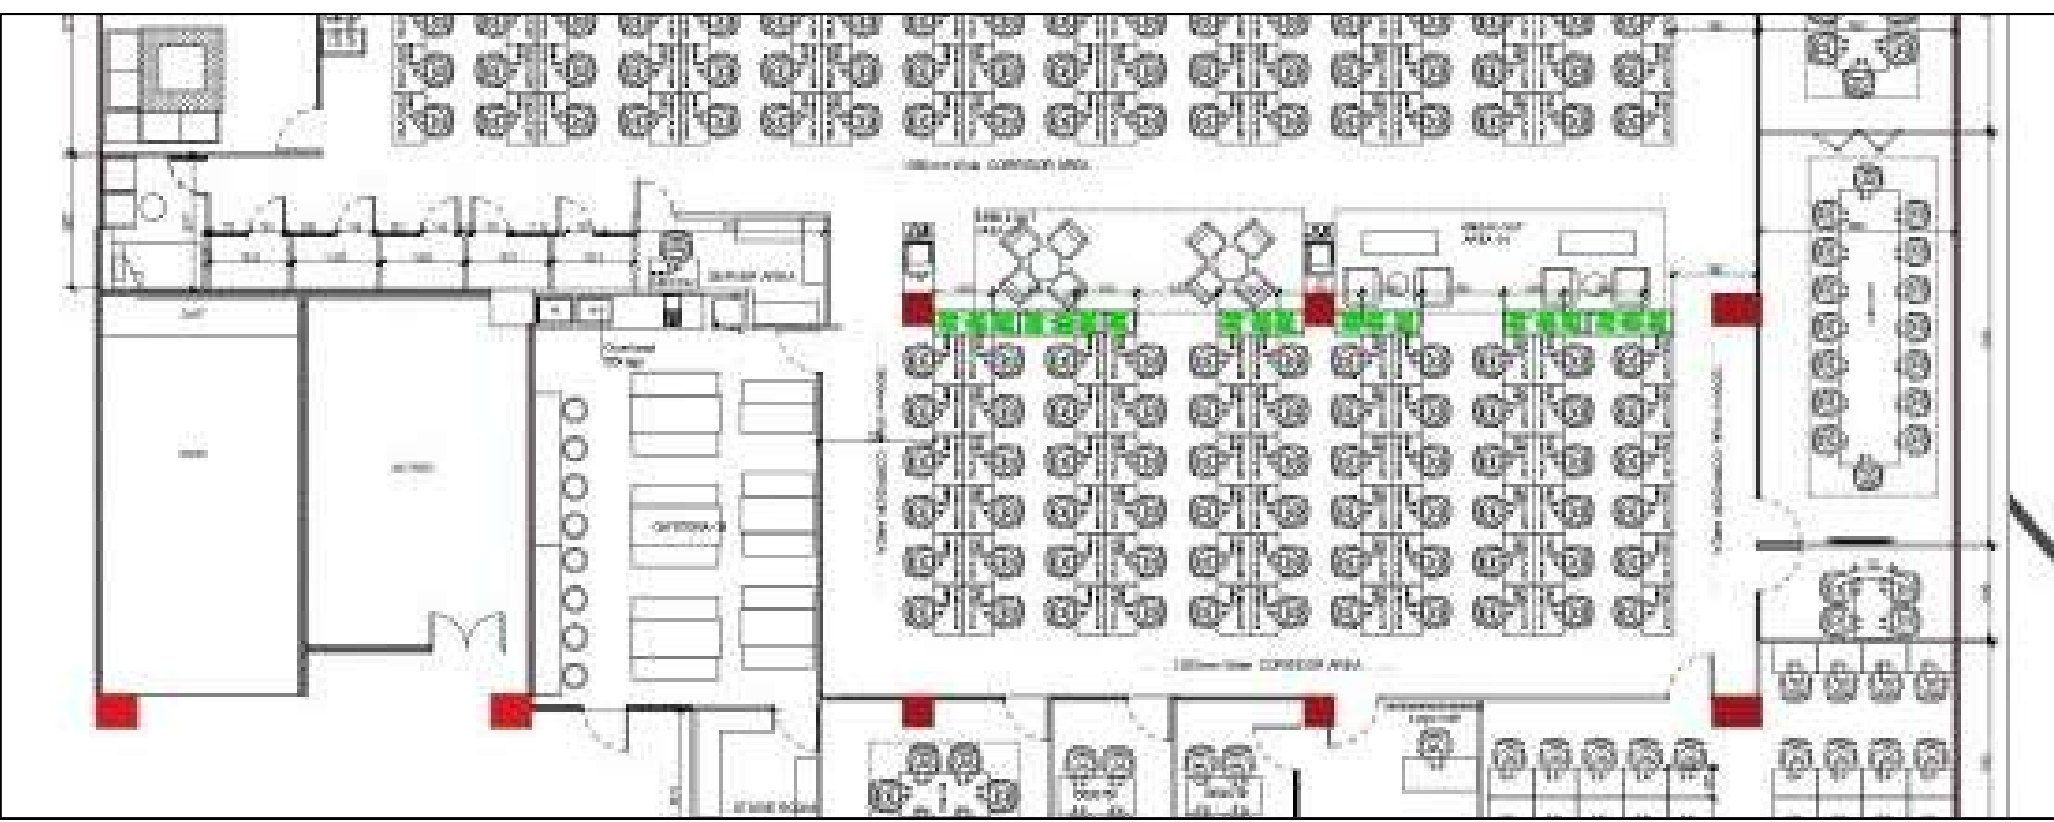

OUR FINISHED

Projects

CLIENT: Carrefour
AREA: 16,000 sq. ft (single floor)
LOCATION: BPTP PARK Centra, Gurugram
WORK SCOPE: Turnkey & Interior

CLIENT: Carrefour

AREA: 4,500 sq. ft (single floor)

LOCATION: 1st Floor, NTower, Coimbatore

WORK SCOPE: Turnkey

CLIENT: Pernod Ricard India
AREA: 4,500 sq. ft
LOCATION: Jaipur
WORK SCOPE: Turnkey

CLIENT: Pernod Ricard India

AREA: 4,500 sq. ft

LOCATION: Jaipur

WORK SCOPE: Turnkey

Area: 1650 sq. ft. (single floor)
Work Scope: Turnkey & Interior
No. of Days: 45
Location: Bestech Chamber, Gurugram