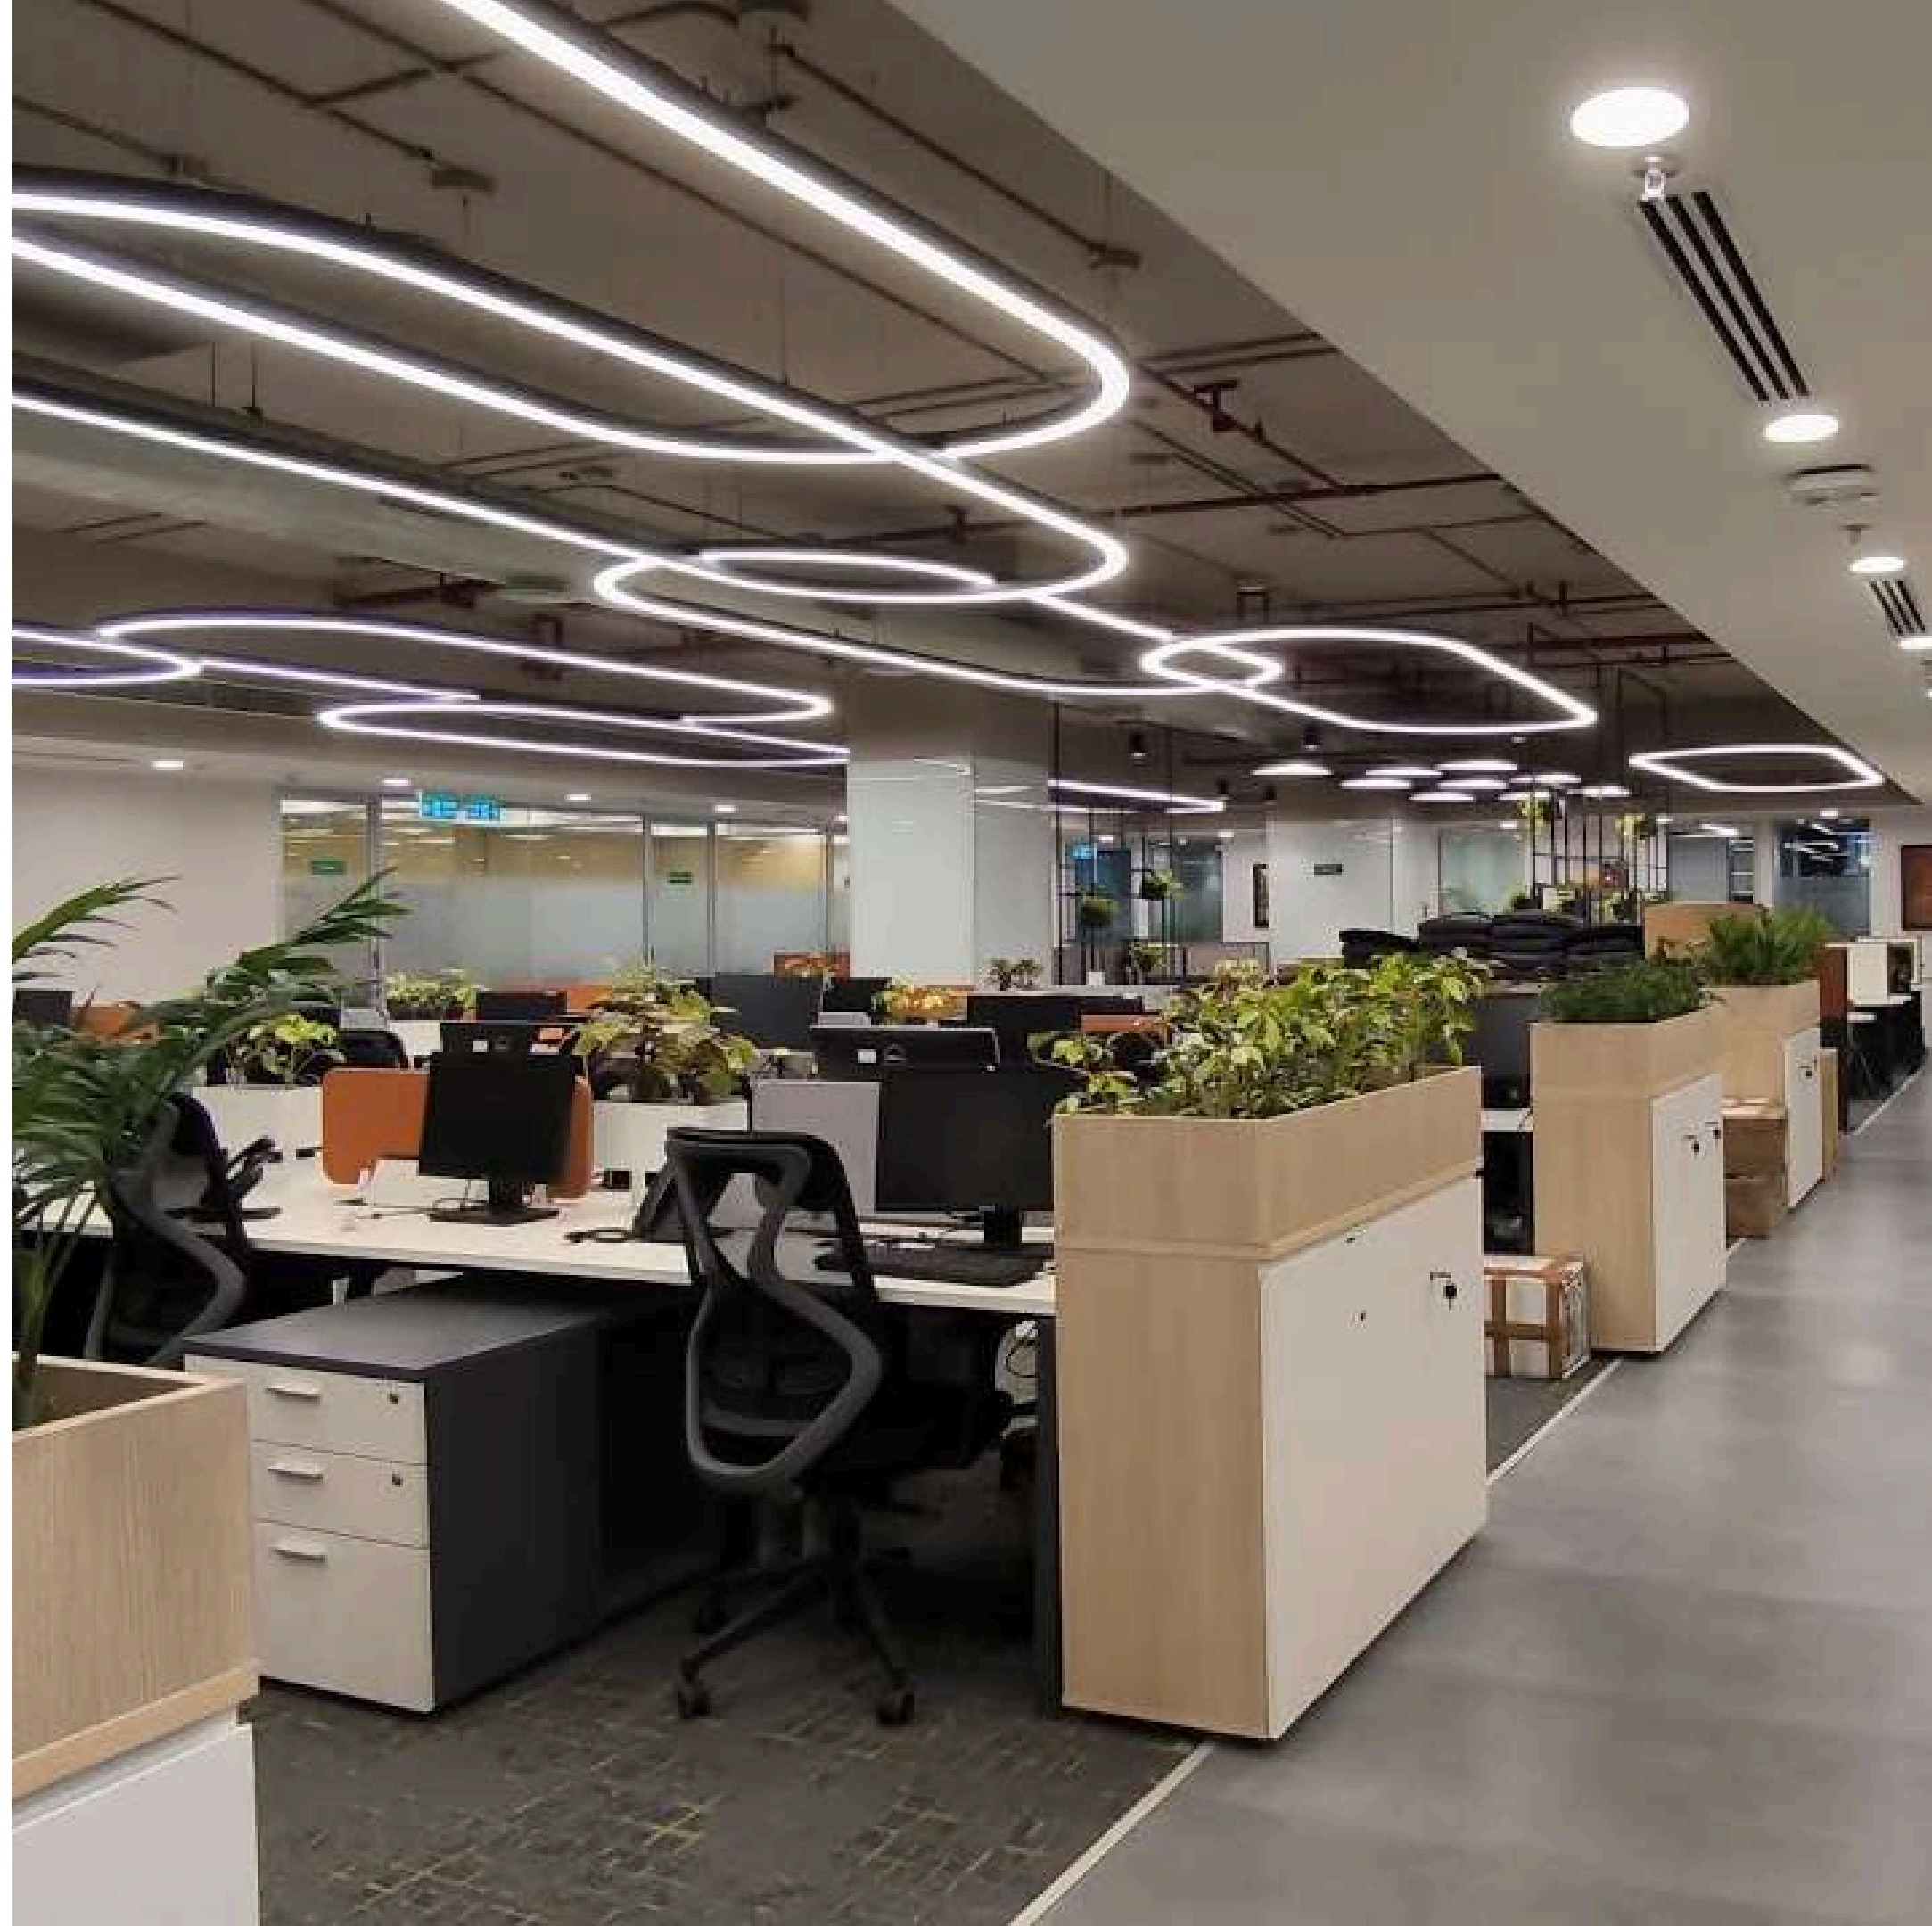

www.krsm.in

Leasing | Interior

KRSM GLOBAL CORPORATE SERVICES PVT. LTD

Corporate Leasing & Interior Company with more than 10 Years of experience.

We specialize in corporate leasing and interior solutions that align business strategy with inspired design. Our approach combines deep industry expertise with sustainable, human-centric environments—tailored to boost productivity, innovation, and well-being. From securing the right space to designing impactful workplaces, we're your trusted partner in shaping the future of work.